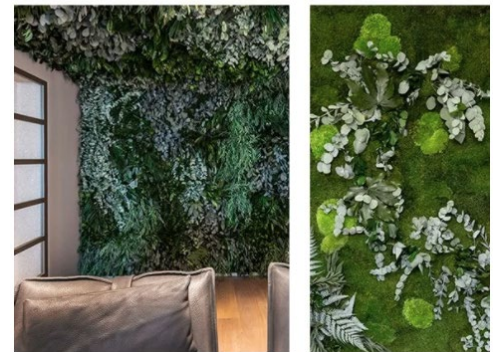

VIBE

architectural systems

1720 Cumberland Point Drive
Suite 8
Marietta, GA 30067
T: 470-632-0881
W: www.vibe-as.com